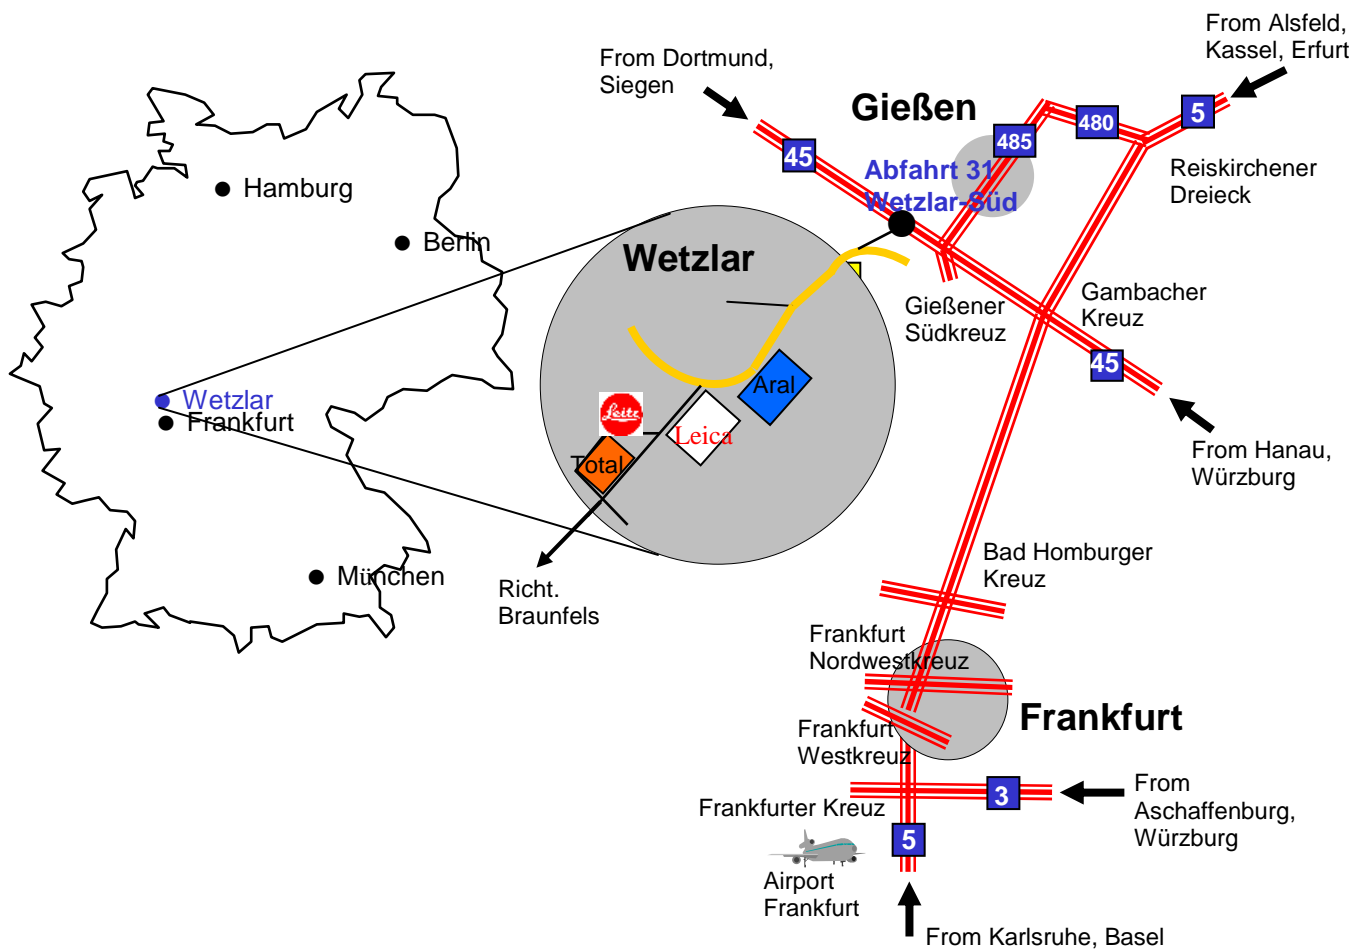

The way to Hexagon Metrology GmbH

The way to Hexagon Metrology:

Wetzlar is located approx. 75 km North-West of Frankfurt. From the airport it takes about 50min by car to get to Wetzlar.

From Frankfurt airport:

Take the autobahn A5, direction Kassel, until intersection "Gambacher Kreuz". There change onto A45, direction Dortmund, until Exit 31, Wetzlar-Süd.

From Dortmund / Siegen:

Autobahn A45 until Exit 31, Wetzlar-Süd.

From Hanau, Würzburg, Munich, Heilbronn:

At intersection "Seligenstädter Kreuz" near Aschaffenburg take the A45, direction Dortmund/Giessen, until Exit 31, Wetzlar-Süd.

From Hannover / Kassel:

A7 to intersection "Hattenbacher Dreieck", then A5, direction Frankfurt, until intersection "Gambacher Kreuz". From there take the A45, direction Dortmund, until exit 31, Wetzlar-Süd.

From Exit 31, Wetzlar-Süd:

Follow directions Wetzlar, Innenstadt (Downtown). Stay on the left lane, direction Dillenburg. Pass the Radar trap, behind the LEICA building turn left, direction Braunfels. After approx. 1.5km, just behind the TOTAL fuel station, turn right, then right again into the Siegmund-Hiepe-Strasse.